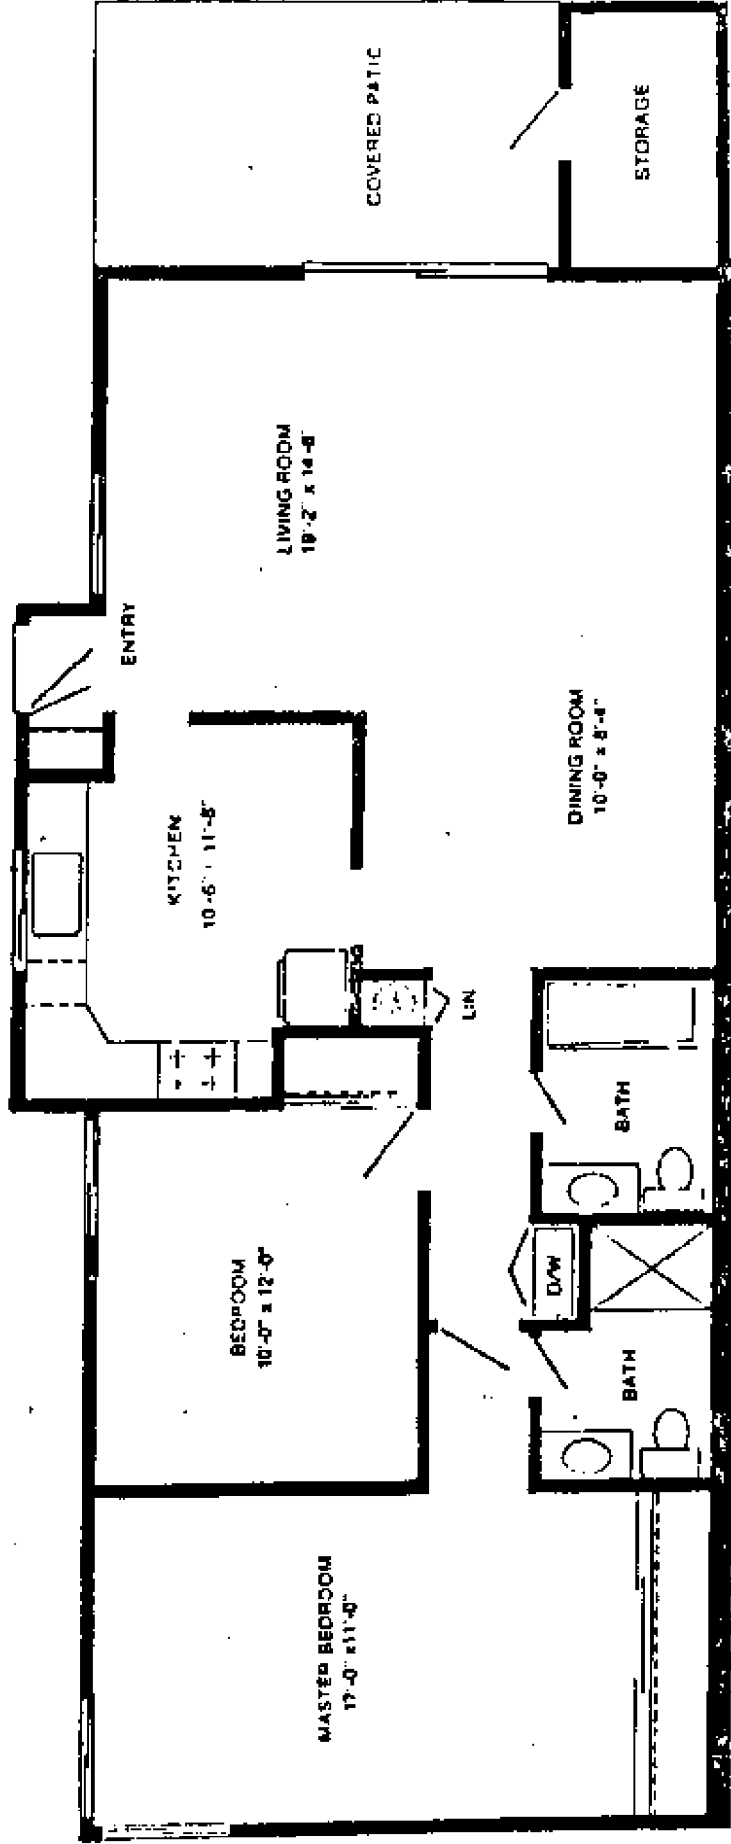

VILLA 700

2 Bedroom - 2 Bath
Ranch Style Home

Model: Villa-700, 31 available. Layout: 1055 square feet, 1-story, 2 bedrooms. Description: L-shaped eat-in kitchen, two full baths, linen closet, storage closet, covered patio, detached garage

All floor plan dimensions are approximate.