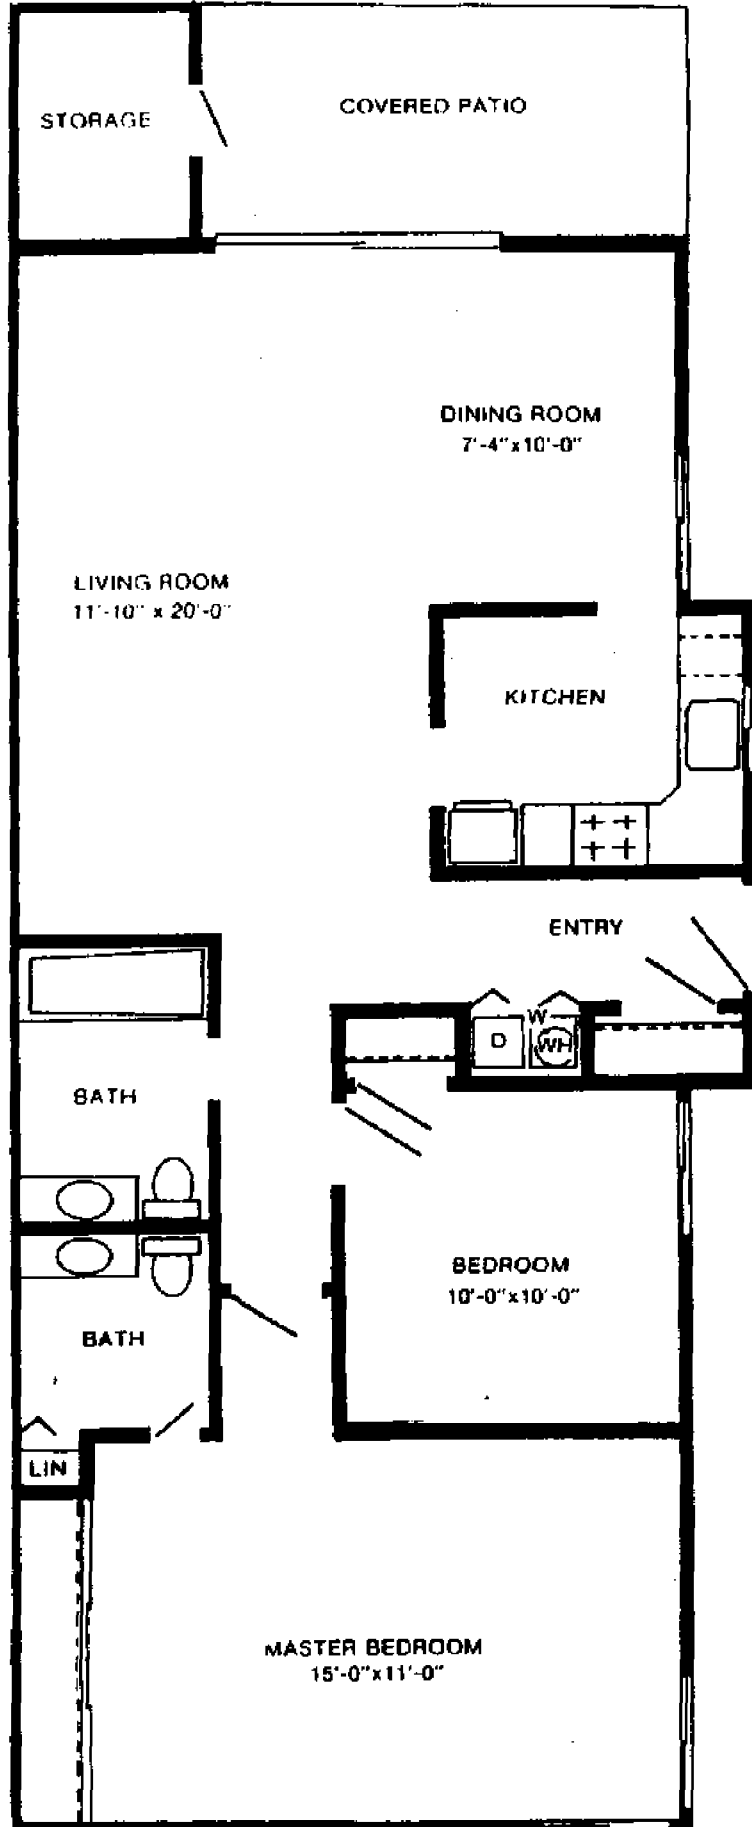

**V 500**

Model: Villa-500,  
1 available.  
Layout: 950  
square feet,  
1-story,  
2 bedrooms.  
Description:  
L-shaped kitchen,  
1-1/2 baths,  
entry foyer,  
storage closet,  
covered patio