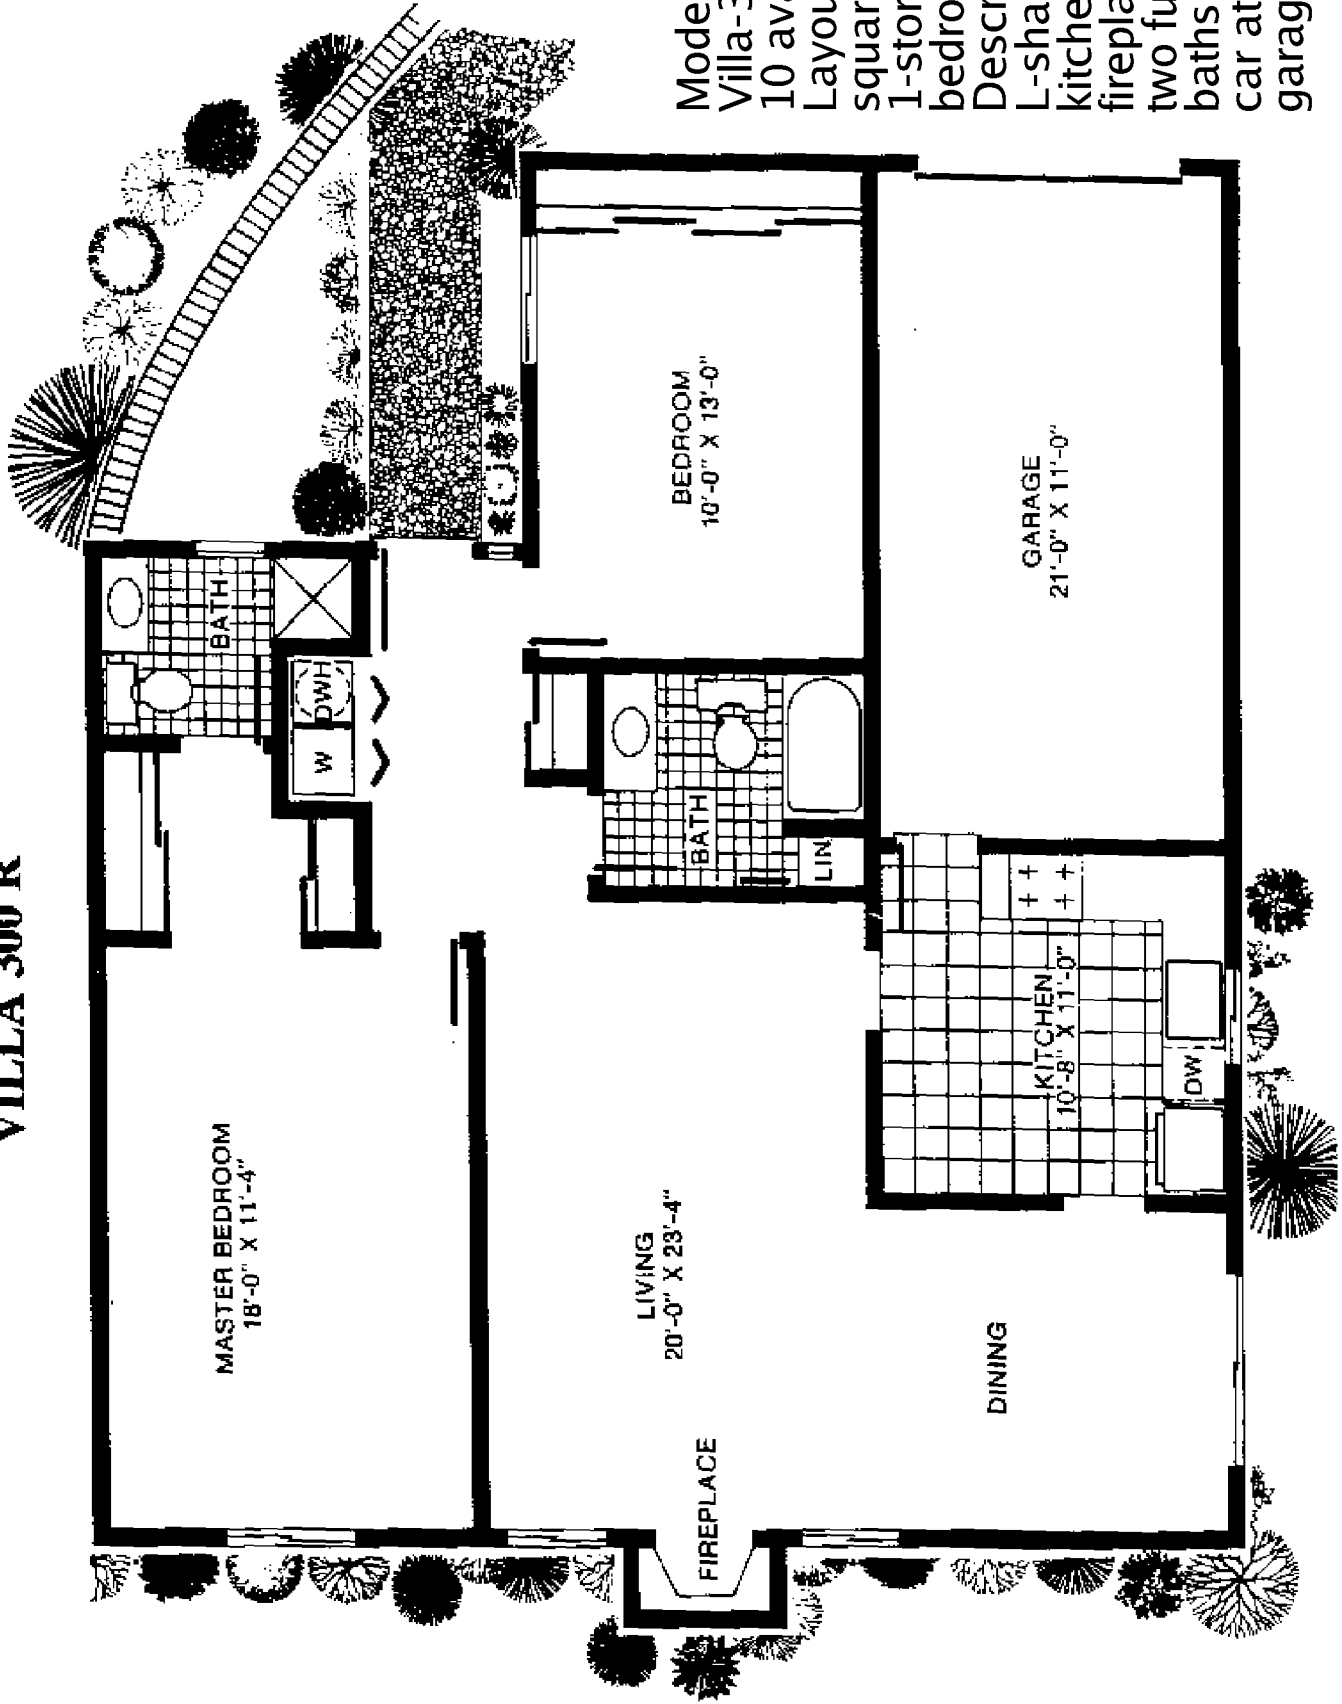

VILLA 300 R

Model: Villa-300-R,
10 available.
Layout: 1167
square feet,
1-story, 2
bedrooms.
Description:
L-shaped
kitchen,
fireplace,
two full
baths, one-
car attached
garage